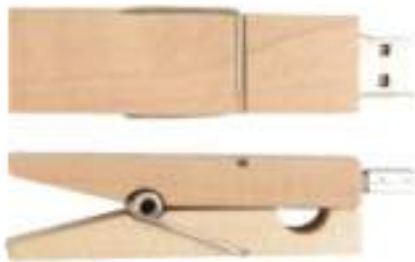

Code : BG-T03
Material : Metal
Colour : Silver
Packing : Individual OPP Bag
Weight : 20g

Code : BG-W10
Material : Wooden
Colour : Brown
Packing : Individual OPP Bag
Weight : 25g