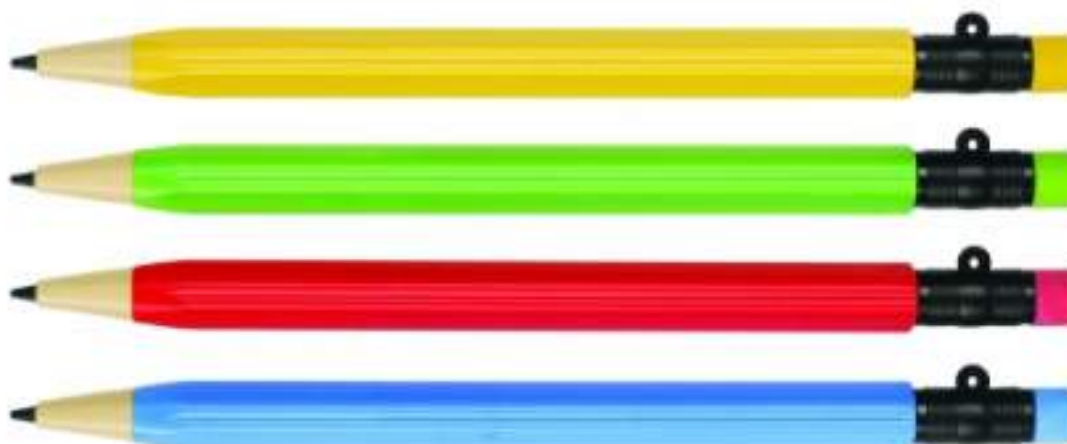

Eco Mechanical Pencil
Code : BG-909

Colour : Yellow, Green, Red, Blue
Packing : Individual OPP Bag
Weight : 5g/pc