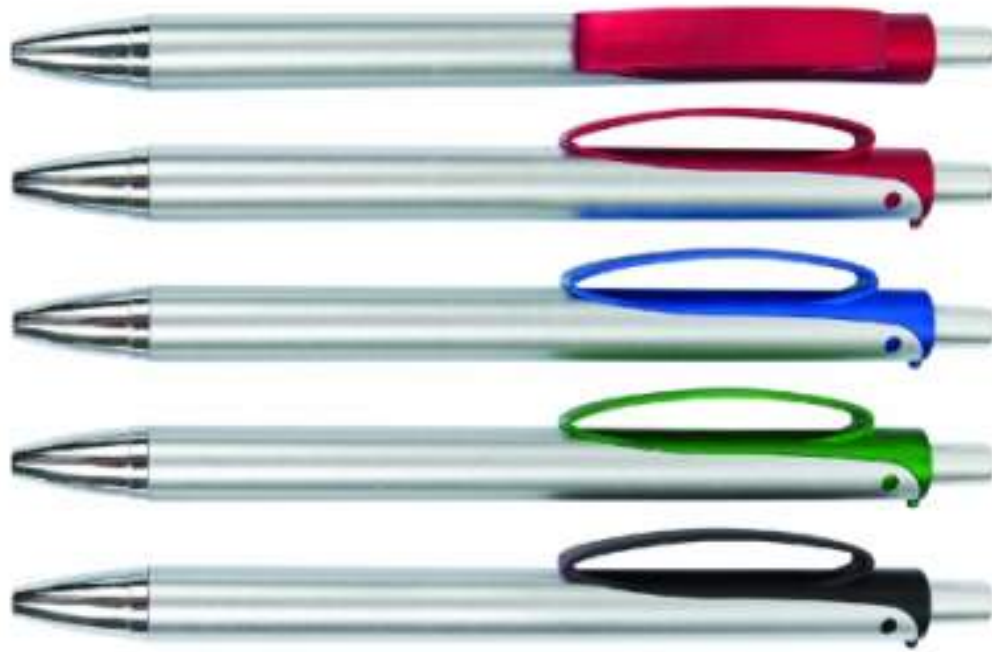

PEN SERIES (READY STOCK AVAILABLE)

Plastic Pen
Code : PS-312

Colour : Red, Blue, Green, Black
Packing : Individual OPP Bag
Weight : 15g/pc