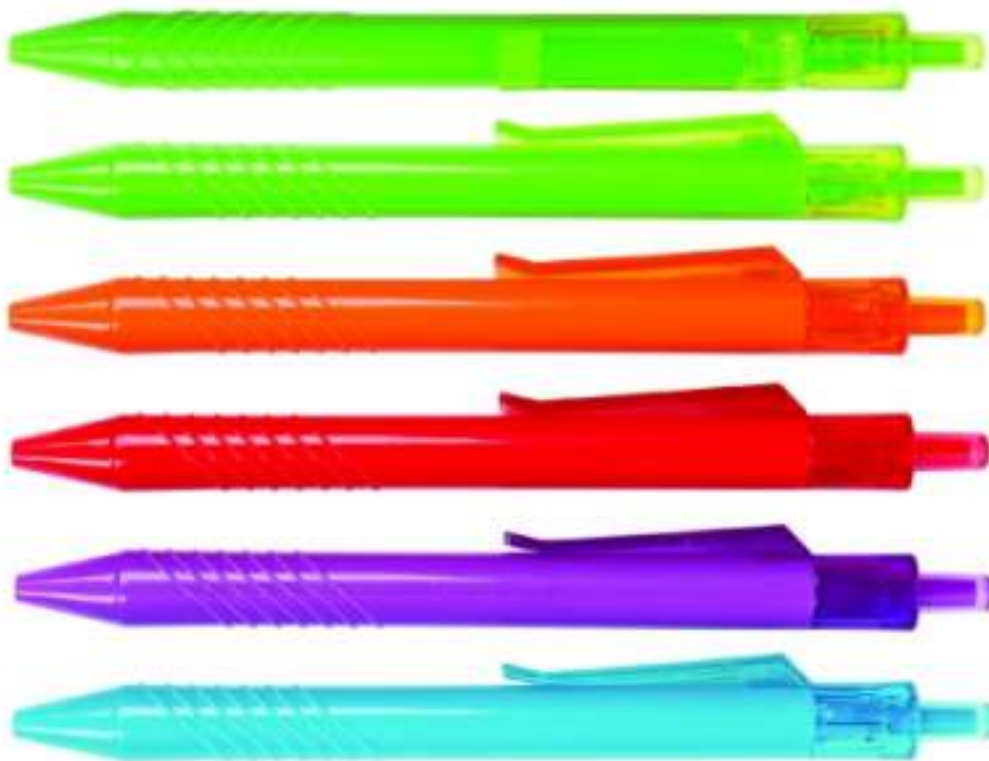

Plastic Pen
Code : PS-20164C

Colour : Green, Orange, Red, Purple, Blue
Packing : Individual OPP Bag
Weight : 10g/pc